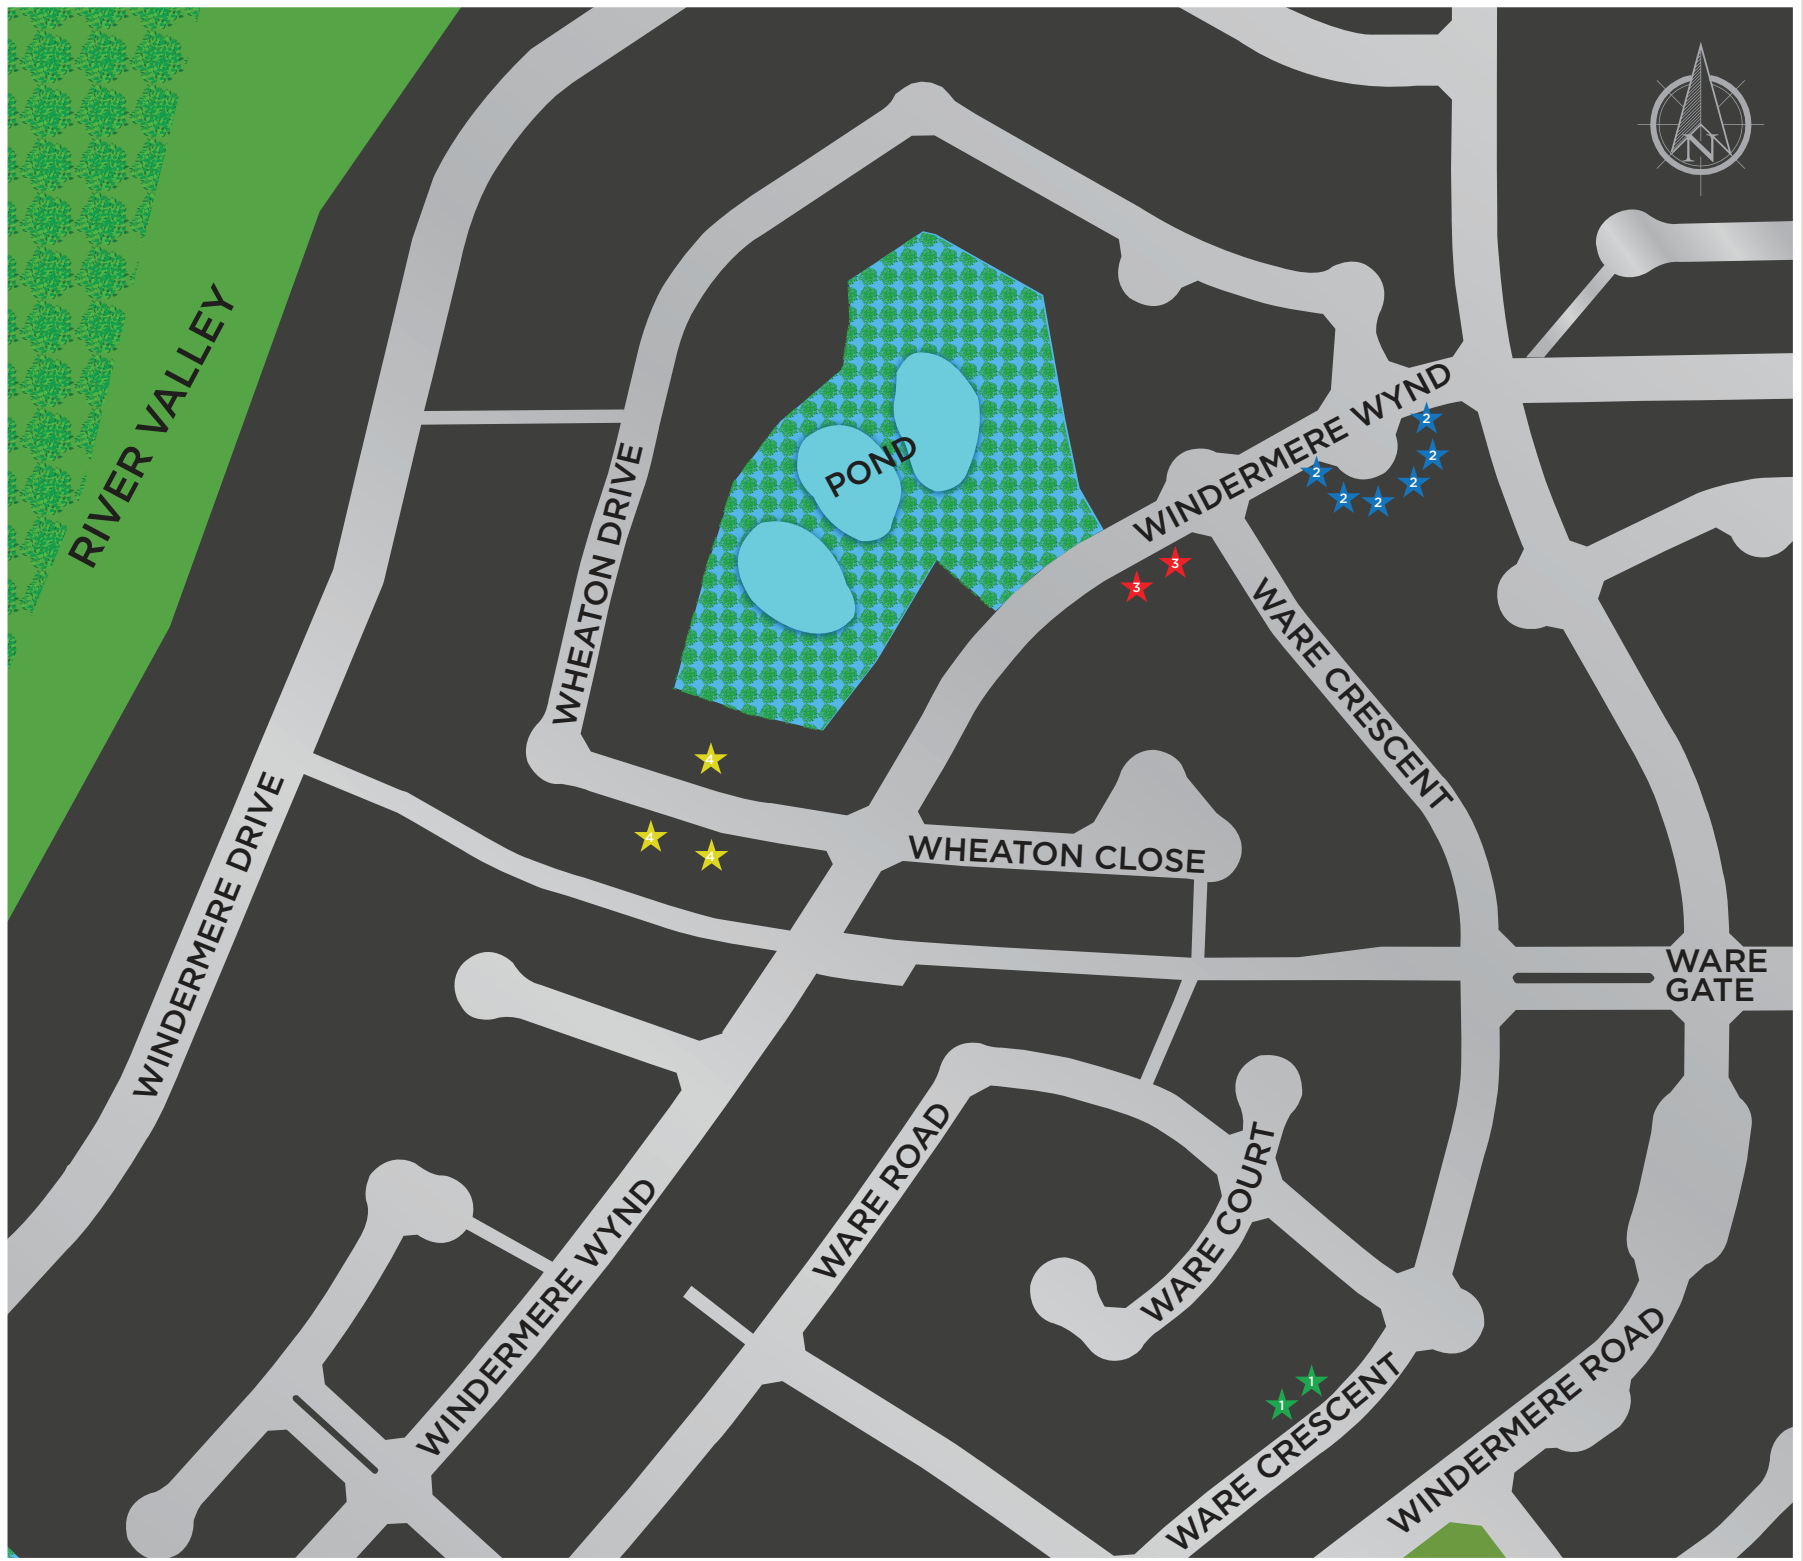

Showhome Locations

Showhomes

★ Duplex Homes - From the \$365's
a. Bedrock Homes
b. Dolce Vita Homes

★ Premier Homes - From the \$800's
a. Ace Lange Homes
b. Dolce Vita Homes

★ Urban Homes Homes - From the \$470's
a. Bedrock Homes
b. Dolce Vita Homes
b. Western Living Homes